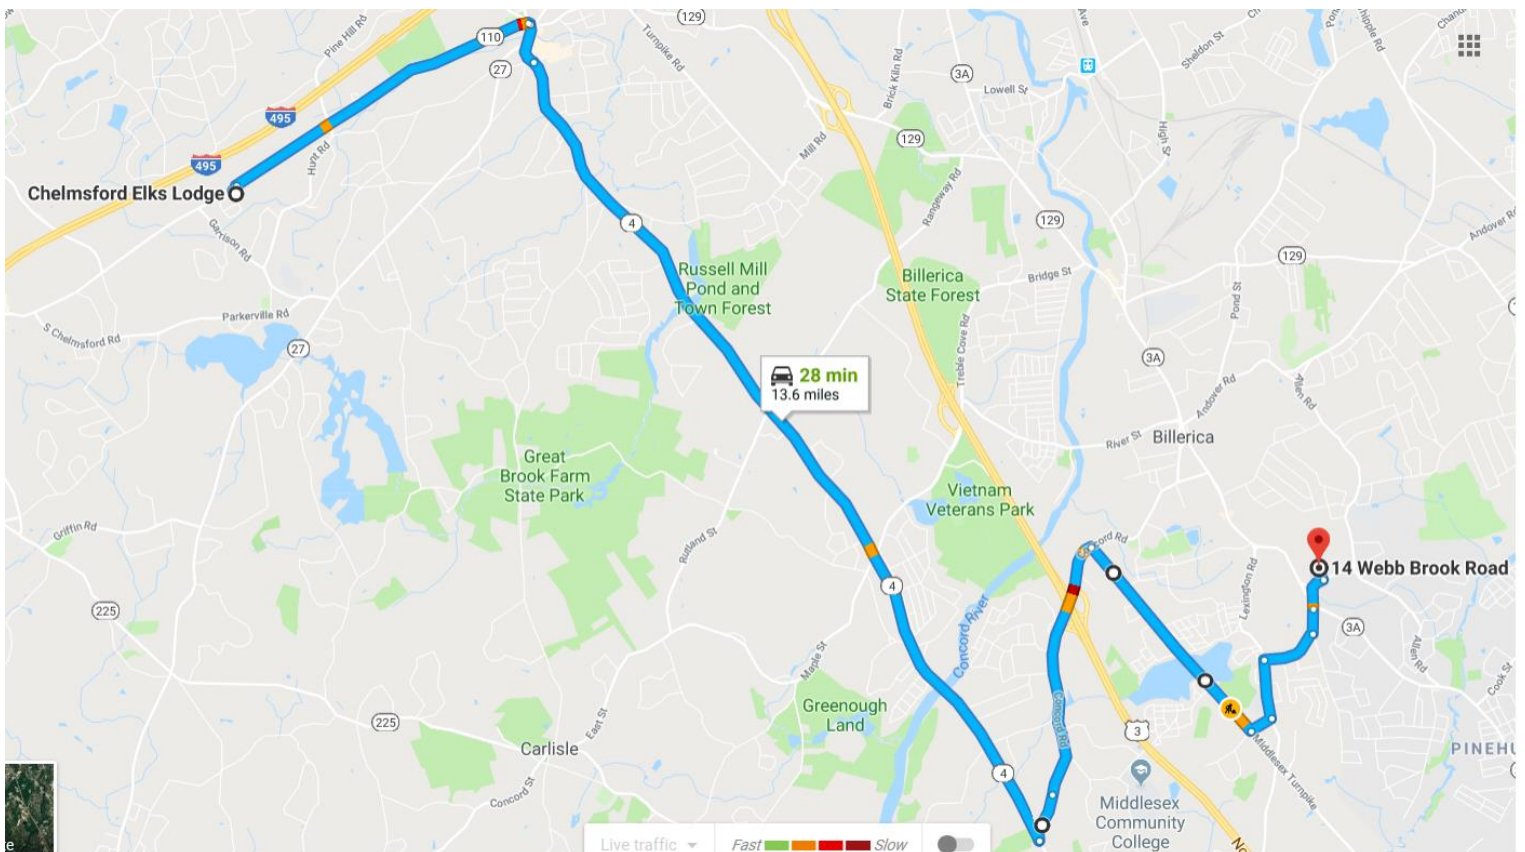

Massachusetts Elks Veterans Motorcycle Run
Billerica Elks 9/16/18