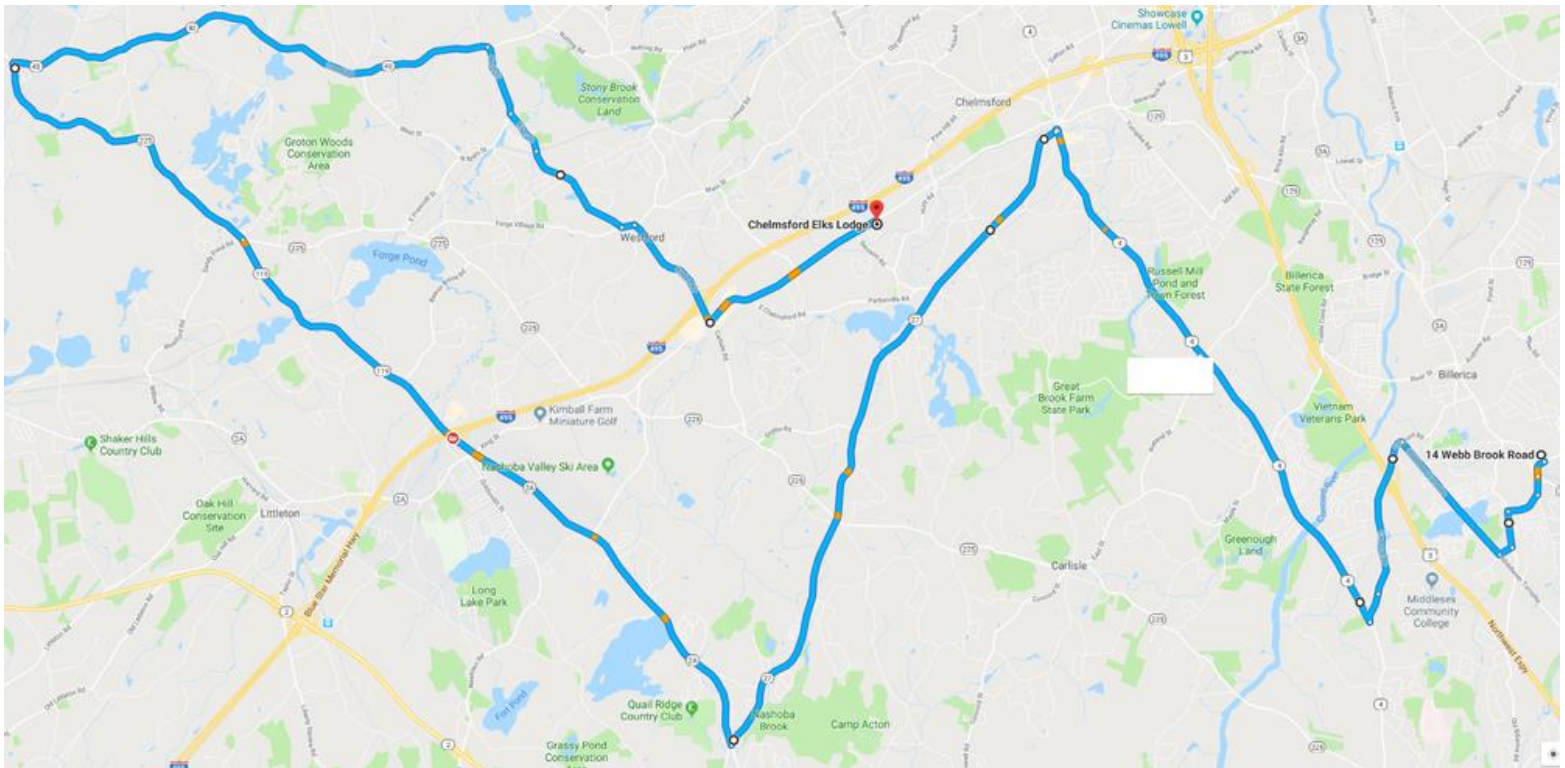

From Billerica Elks Lodge to Chelmsford Elks Lodge
Fully escorted by the Middlesex Sheriff's Department

Massachusetts Elks Veterans Motorcycle Run
Billerica Elks 9/16/18

From Billerica Elks Lodge to Chelmsford Elks Lodge

Head south toward Webb Brook Rd

Take School House Ln and Lexington Rd to Manning Rd

Turn right onto Webb Brook Rd

Continue straight onto Wyman Rd

Turn right onto School House Ln

Turn left onto Lexington Rd

Turn left onto MA-4 S

Turn right onto MA-27 S

Sharp right onto MA-119 W/MA-2A W

Continue to follow MA-119 W

Use the right 2 lanes to turn slightly left onto MA-119 W/MA-225 W

Turn right onto MA-40 E/Lowell Rd

Follow Concord road over route 3 bridge

Right onto Middlesex Turnpike

Left onto Manning

Left onto Lexington road

Right onto Schoolhouse Lane

Left onto Wyman Road

Straight through lights and lodge is on your left