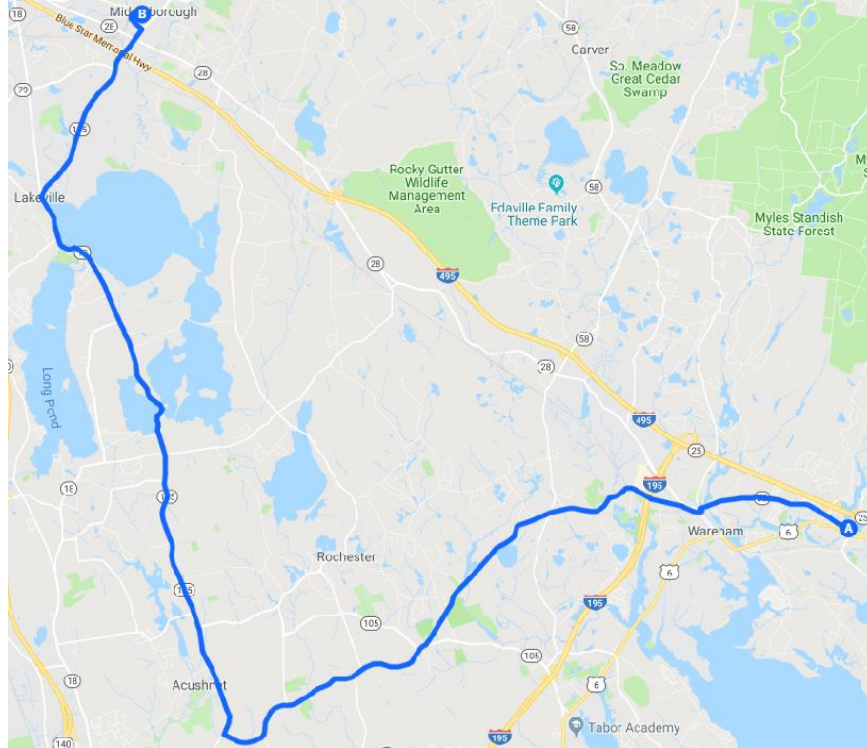

Massachusetts Elks Veterans Motorcycle Run

ROUTE TO WAREHAM/NEW BEDFORD ELKS LODGE

Head southeast on High St toward Oak St
Turn left at the 1st cross street onto Oak St
Turn right at the 1st cross street onto Center St
Continue straight onto Wareham St
Slight left onto Thomas St
Slight right onto Chestnut St
Turn left onto Purchase St
Turn right onto Fosdick Rd
Continue onto Popes Point Rd
Continue onto Meadow St
Sharp left onto Rochester Rd
Turn right onto Indian St
Turn right onto MA-58 S
Turn left onto Church St
Turn left onto Tremont St
Turn right onto Cranberry Rd
Turn right onto Federal Rd
Continue onto Farm to Market Rd
Continue onto Tihonet Rd
Turn left onto MA-28 S
Turn left onto Depot St
Turn left onto US-6 W Wareham Elks Lodge will be on the left

Massachusetts Elks Veterans Motorcycle Run

ROUTE BACK TO MIDDLEBORO ELKS LODGE

Head northwest on US-6 W
Slight right onto MA-28 N
Continue straight to stay on MA-28 N
Sharp left onto Tihonet Rd
Turn right onto Elm St
Turn right at the 1st cross street onto Main St
Turn left to stay on Main St
Turn left onto Fearing Hill Rd
Continue onto Mary's Pond Rd
Slight right onto MA-105 N
Slight left onto New Bedford Rd
Continue onto Perry Hill Rd
Turn right onto N Main St
Continue onto MA-105 N
Turn right onto Main St Pass by the gas station (on the left in 3.3 mi)
Turn left onto Courtland St
Continue onto Station St
Turn right onto High St
Return to Elks Parking Lot on Left.