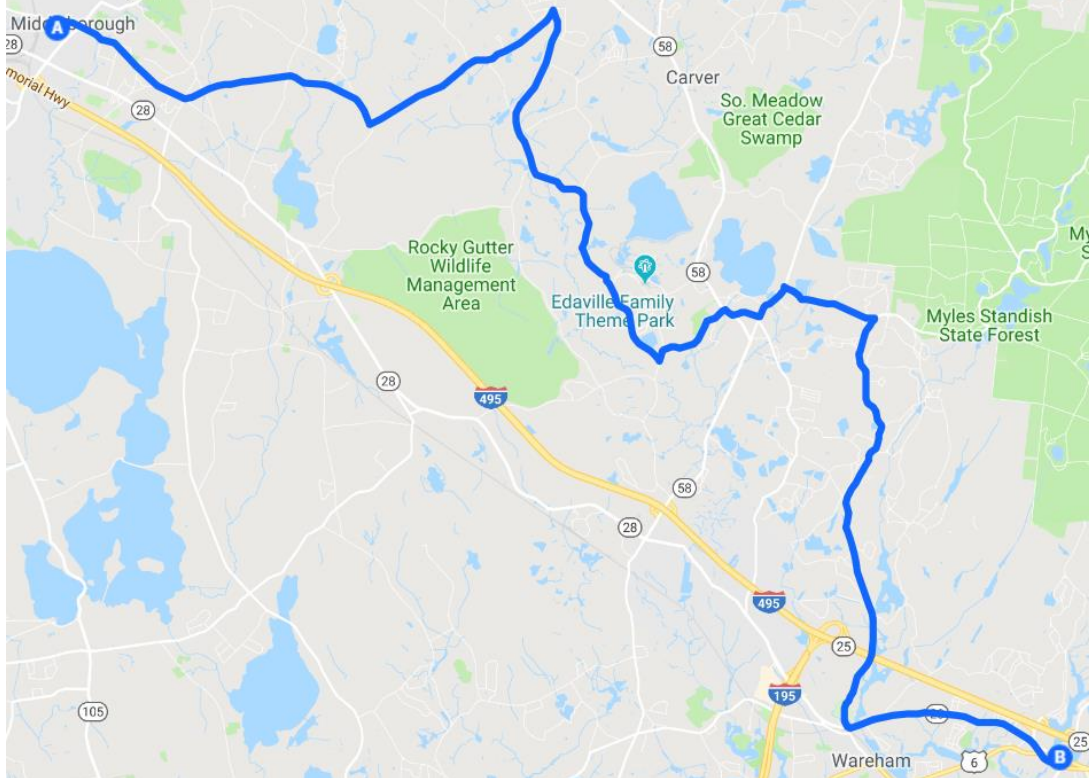

Massachusetts Elks Veterans Motorcycle Run

ROUTE TO WAREHAM/NEW BEDFORD ELKS LODGE

Head southeast on High St toward Oak St
Turn left at the 1st cross street onto Oak St
Turn right at the 1st cross street onto Center St
Continue straight onto Wareham St
Slight left onto Thomas St
Slight right onto Chestnut St
Turn left onto Purchase St
Turn right onto Fosdick Rd
Continue onto Popes Point Rd
Continue onto Meadow St
Sharp left onto Rochester Rd
Turn right onto Indian St
Turn right onto MA-58 S
Turn left onto Church St
Turn left onto Tremont St
Turn right onto Cranberry Rd
Turn right onto Federal Rd
Continue onto Farm to Market Rd
Continue onto Tihonet Rd
Turn left onto MA-28 S
Turn left onto Depot St
Turn left onto US-6 W Wareham Elks Lodge will be on the left

Massachusetts Elks Veterans Motorcycle Run

ROUTE BACK TO MIDDLEBORO ELKS LODGE

Head northwest on US-6 W
Slight right onto MA-28 N
Continue straight to stay on MA-28 N
Sharp left onto Tihonet Rd
Turn right onto Elm St
Turn right at the 1st cross street onto Main St
Turn left to stay on Main St
Turn left onto Fearing Hill Rd
Continue onto Mary's Pond Rd
Slight right onto MA-105 N
Slight left onto New Bedford Rd
Continue onto Perry Hill Rd
Turn right onto N Main St
Continue onto MA-105 N
Turn right onto Main St Pass by the gas station (on the left in 3.3 mi)
Turn left onto Courtland St
Continue onto Station St
Turn right onto High St
Return to Elks Parking Lot on Left.